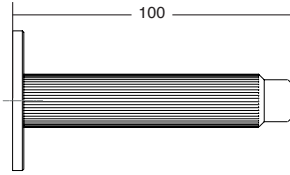

8013

ARPA WALL

ALUMINIUM

Designer: Viefe Studio

L24

Stainless steel look

8013103L24

L291

Brushed dark brass

8013103L291

L30

Brushed black

8013103L30

L623

Rustic brass

8013103L623

Ø

H

50

100

1

12

Fixation with screw or adhesive