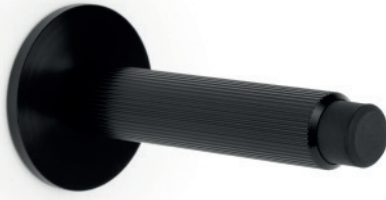

*Far from being a conventional door stopper, Arpa Wall is installed onto the wall in the area where the door makes contact, providing a smooth and resistant surface to cushion the impact.*

Elegant and lasting, this aluminum door stopper is the perfect choice to add style and provide protection for both doors and walls.

Model N°: 8013

Material: ALUMINIUM

Designer: VIEFFE STUDIO

Finishes:

BRUSHED DARK BRASS

RUSTIC BRASS

STAINLESS STEEL LOOK

BRUSHED BLACK

Diameter: 50 mm / Length: 100 mm

Fixation with screw or adhesive

*Brushed dark brass*

*Rustic brass*

*Stainless steel look*

*Brushed black*

8013

**ARPA WALL**

ALUMINIUM

Designer: Viefe Studio

L24

Stainless steel look

8013103L24

L291

Brushed dark brass

8013103L291