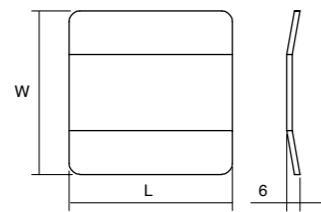

**PLEC 0282 / 0283**

Design: Oriol Barri

25	Brushed stain. steel Inox cepillado	L	W	☐
0282075S25		75	75	2
0282150S25		150	75	2
0283050S25		50	50	2
0283150S25		150	50	2

3M tape included  
Incluye adhesivo 3M

Installable with 3M, silicone, UV  
Instalable con 3M, silicona, UV.