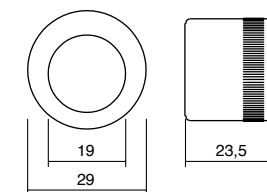

# DIDAL 0329

Design: Viefe@ Team

<b>02</b>	<b>25</b>
Polished stain. steel	Brushed stain. steel 
<i>Inox pulido</i>	<i>Inox cepillado</i>
0329029S02	0329029S25 25