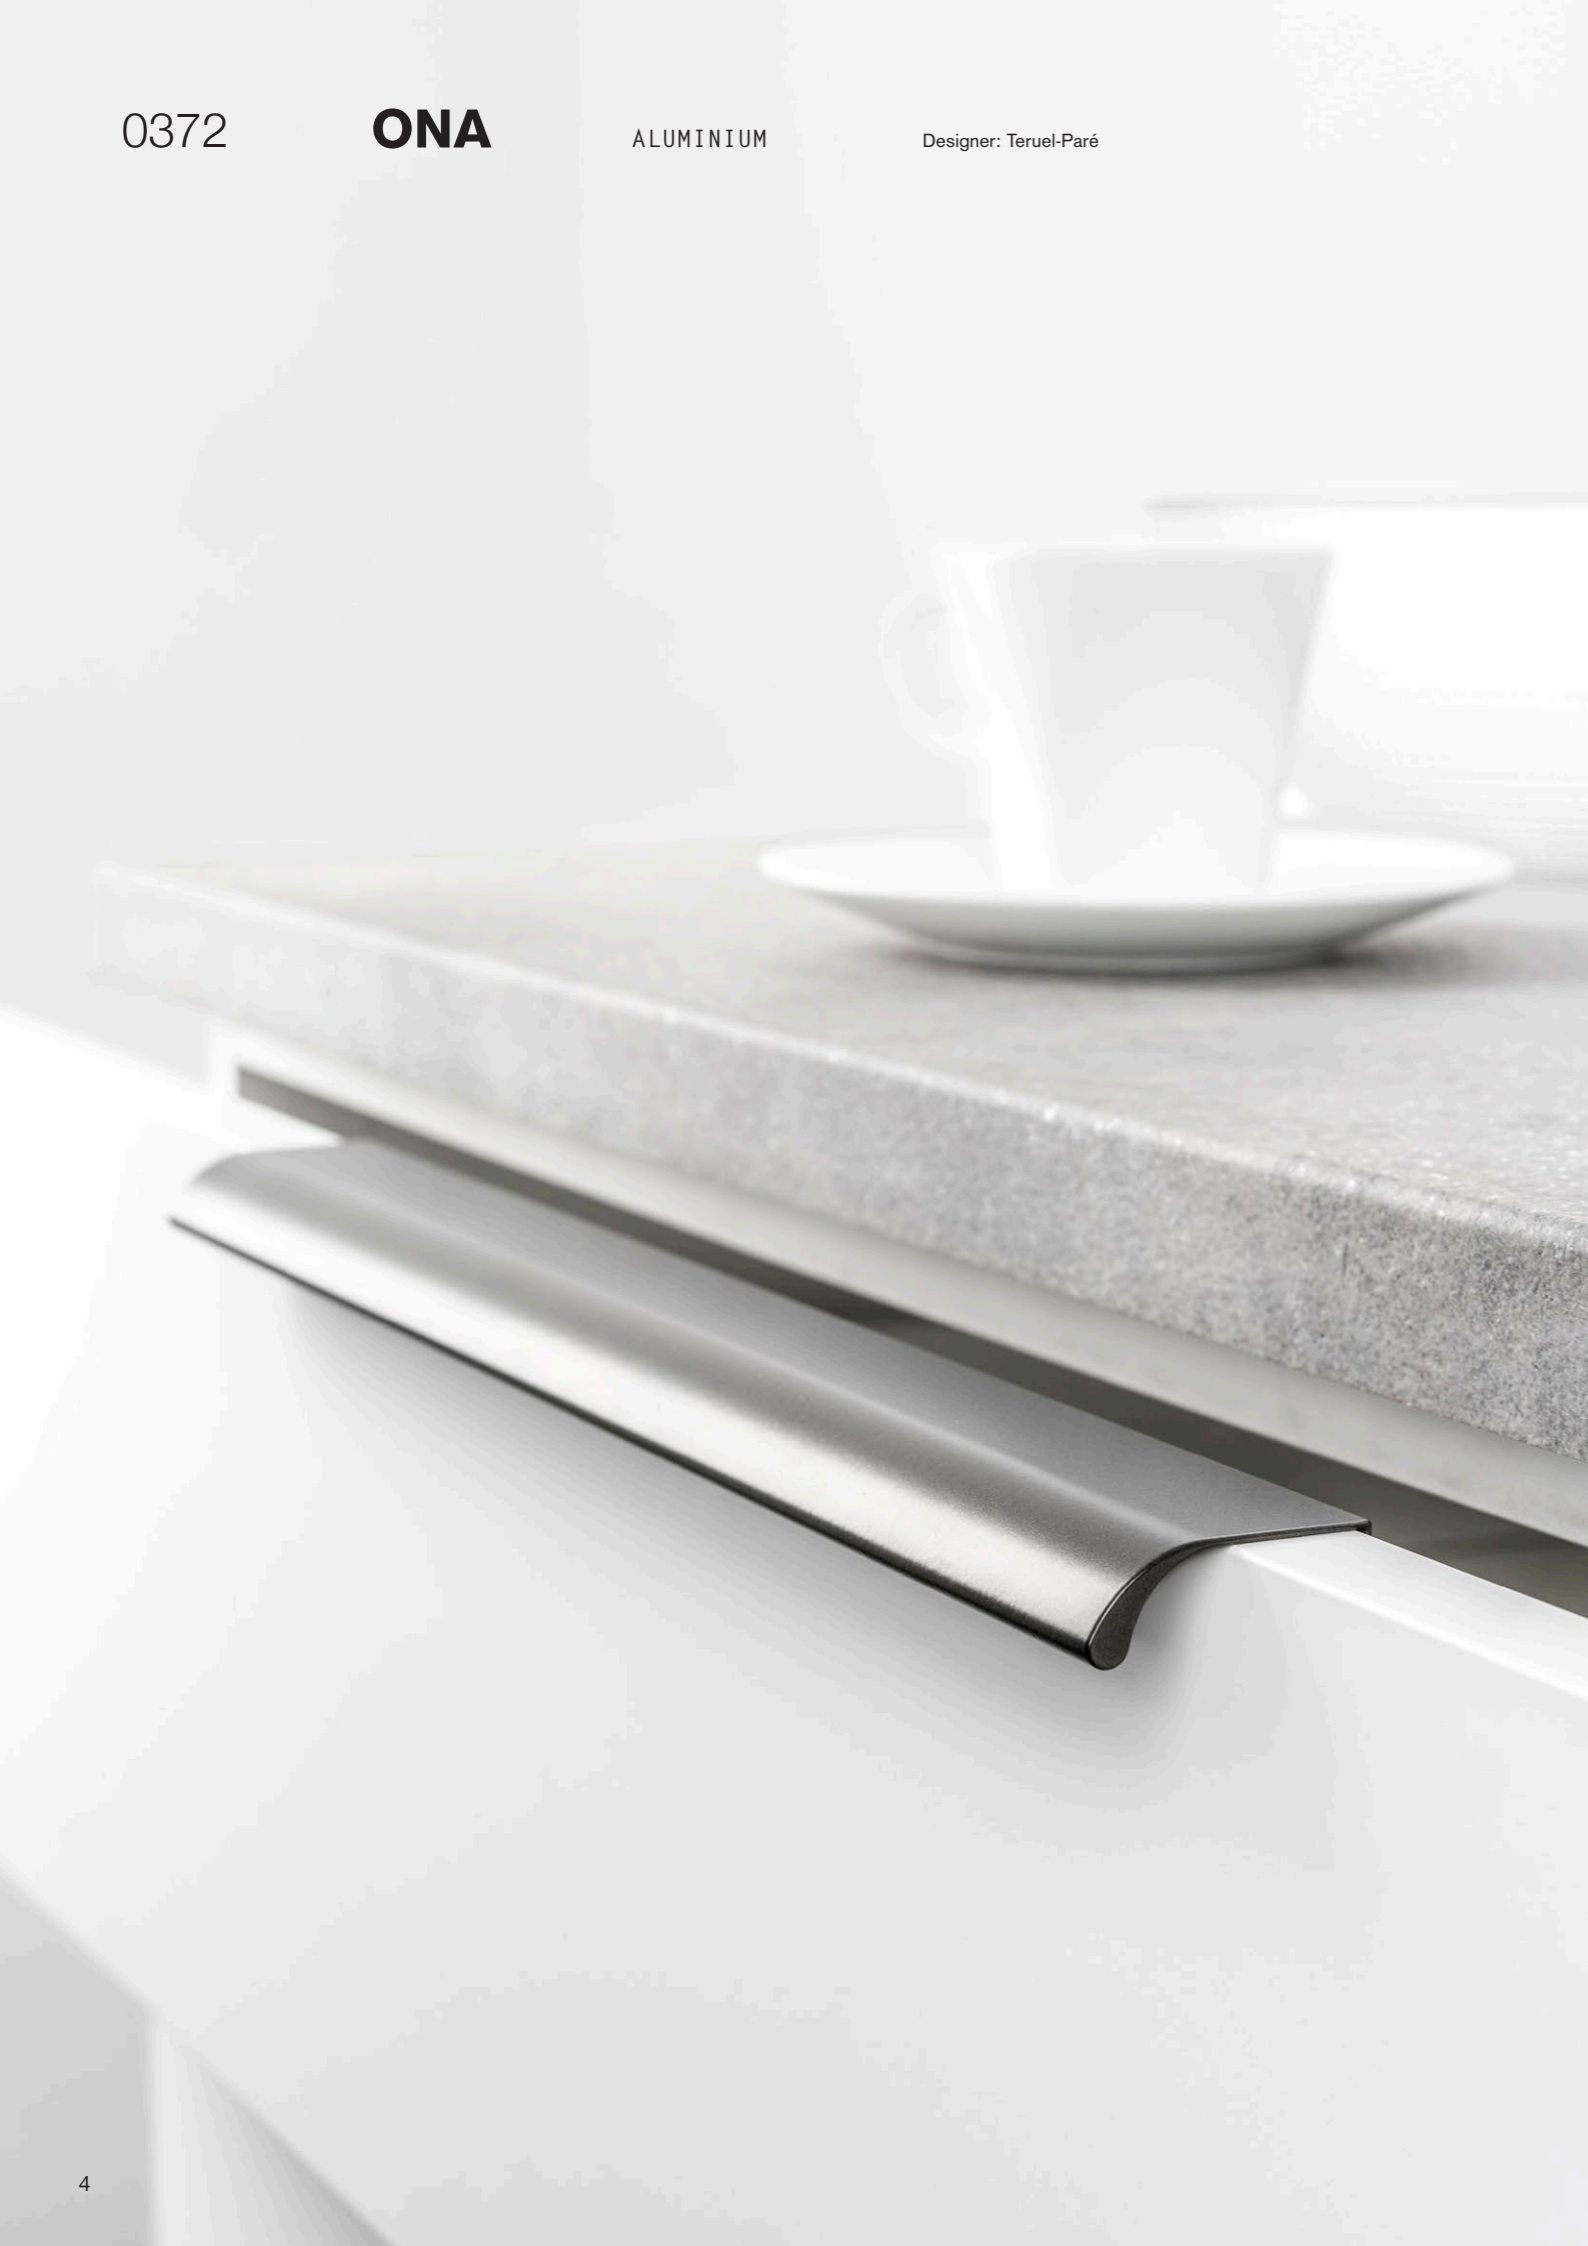

0372

ONA

ALUMINIUM

Designer: Teruel-Paré

Finishes
Acabados

- Stainless steel look
Inox look
- Brushed black
Negro cepillado
- Brushed grey
Gris cepillado
- Matt white
Blanco mate
- Metallic grey
Gris metal
- Metallic brown
Marrón metal